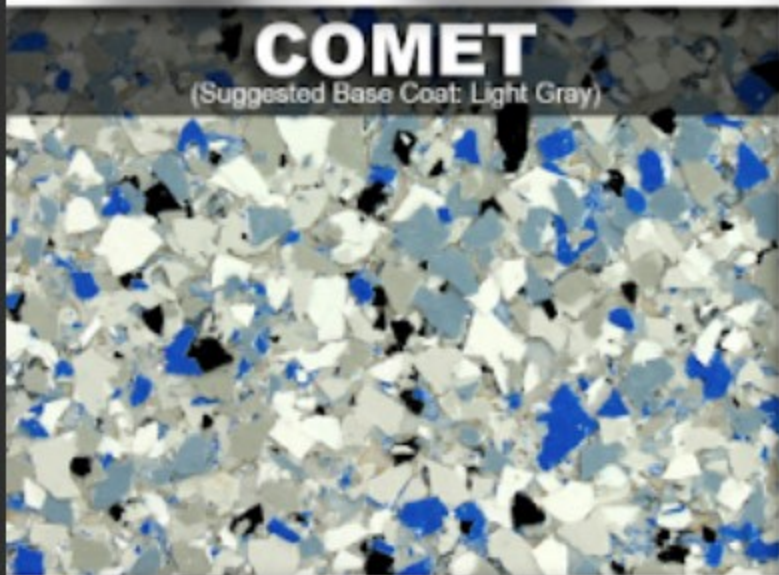

## POLYASPARTIC CHIP FLOOR

**DURABLE & BEAUTIFUL  
FLAKE  
FLOORS**

**NOW OFFERING  
8 BLENDS  
IN STOCK**

**1/4" FLAKE**